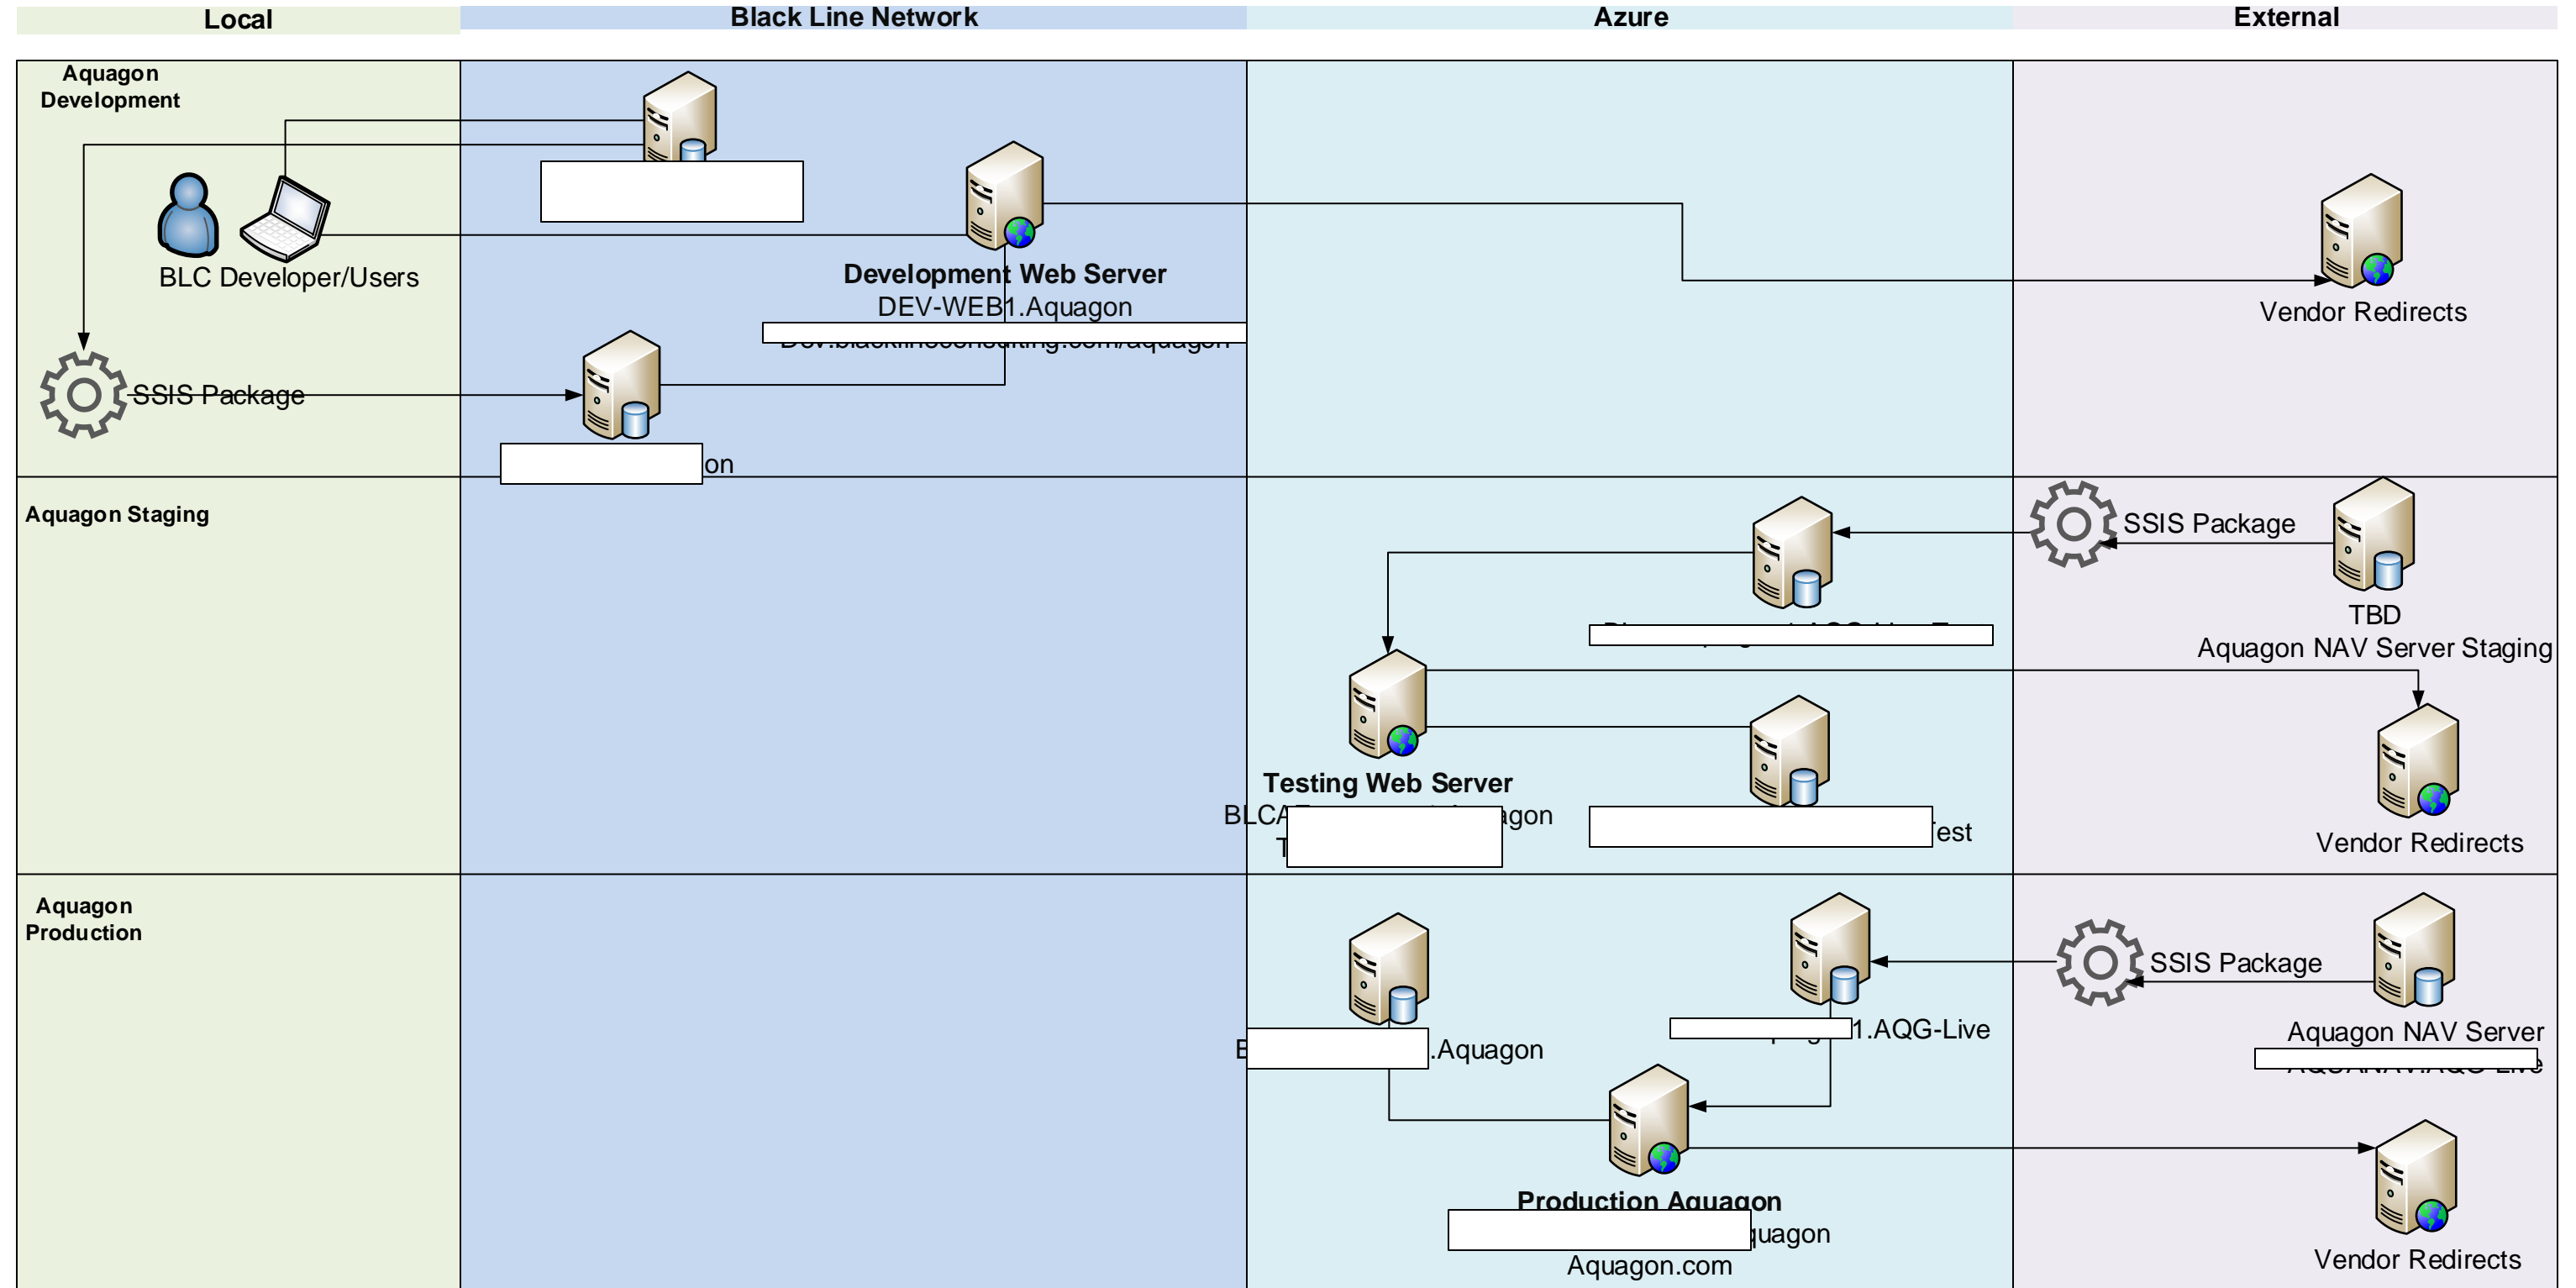

Aquagon Environment Diagram

Client:		Proj #:		Document:	Aquagon Environment Diagram
Date:		Project Name:		Desc:	

Black | Line Consulting
 1771 W Diehl Road,
 Suite 370, Naperville IL 60563
 (630)388-1700 www.blacklineconsulting.com